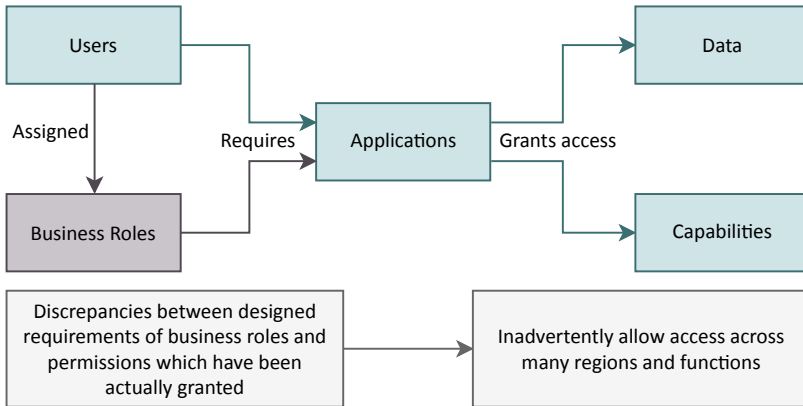

All of this inevitably leads to increase in internal controls and staff which are often difficult to use and have the consequence of adding a barrier to entry for projects due to their complexity, they are also expensive to control. The added obstacle is that interpretation is not uniform, staff have varying levels of experience and can apply 'rules' with differently.

## MODERN DATA LINEAGE

Solidatus is a specialised, powerful and modern data lineage tool. The simple, intuitive and flexible web-based application allows organisations to rapidly discover, visualise and understand how data flows through their systems.

Whether used to demonstrate regulatory lineage, improve governance, assist with transformational change or reduce inefficiencies in data handling, Solidatus is uniquely engineered to build end-to-end data models more efficiently and effectively.

## Monitoring, planning and debugging user entitlement lineage to detect movers, leavers and stale permissions